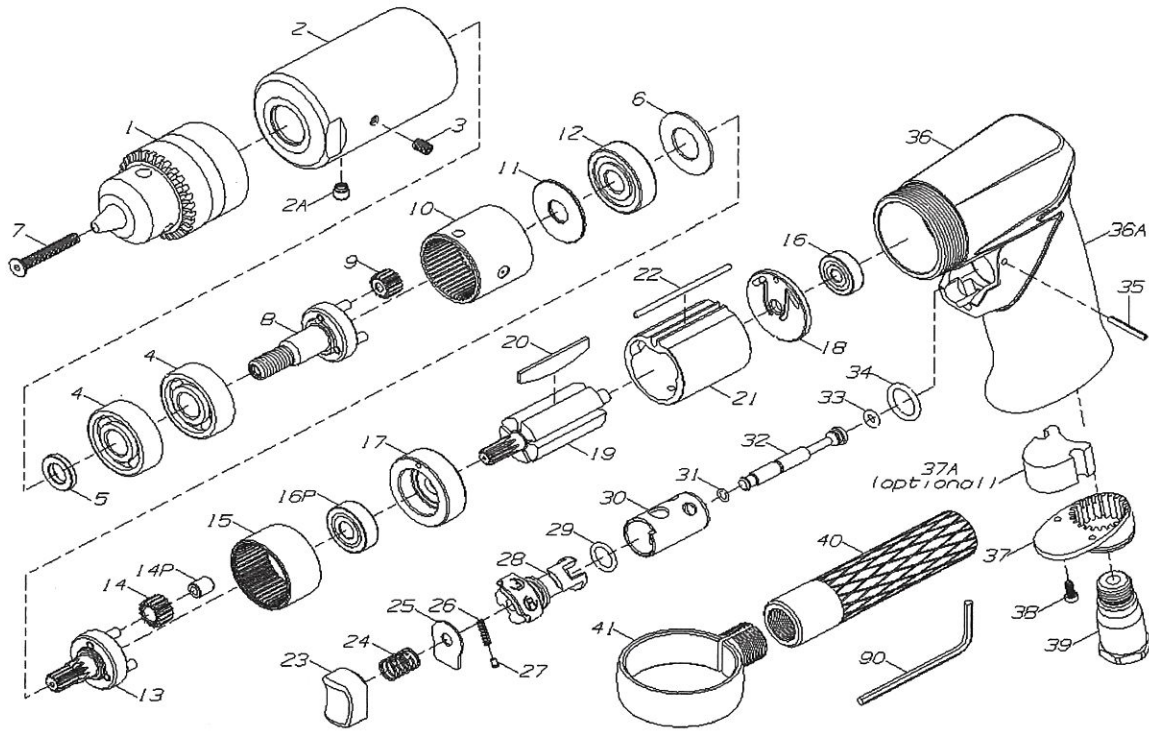

PARTS LIST FOR DR208KL-A1

DR208KL - A1

ITEM NO.	PART NO.	DESCRIPTION
1	351-0614	Screw
1P	351-0615	Allen Wrench
2	351-1134	3/8" Keyless Chuck
3	351-0618	Gear Housing
4	351-0619	Washer
5	351-0620	Ball Bearing
6	351-0621	Planet Carrier
7A	351-0622	Planet Gear(inc.#16)
8	351-0623	Internal Gear
9	351-0624	Ball Bearing
10	351-0625	Bearing Case
11	351-0626	Rear End Plate
12	351-0627	Rotor
13	351-0628	Rotor Blade
14	351-0629	Motor Pin
15	351-0630	Cylinder
16	351-0631	Bushing
17	351-0632	Motor Housing
17A	1230N-0234701-2	Housing Sleeve
20	351-1135	Trigger
21	351-0637	Valve Spring
22	351-0638	Valve
22P	351-0639	O-Ring
23	351-0640	O-Ring
24	351-0641	Reverse Valve
25	351-0642	O-Ring

ITEM NO.	PART NO.	DESCRIPTION
26	351-0643	Reverse Valve Bushing
27	351-0644	O-Ring
28	351-0645	Pin
29	351-0646	Exhaust Deflector
29A	351-1093	Muffler (Option)
30	351-0647	Screw
31	351-0648	Inlet Bushing
50	351-0988	Trigger Plate
51	351-0989	Spring
52	351-0990	Valve Cap