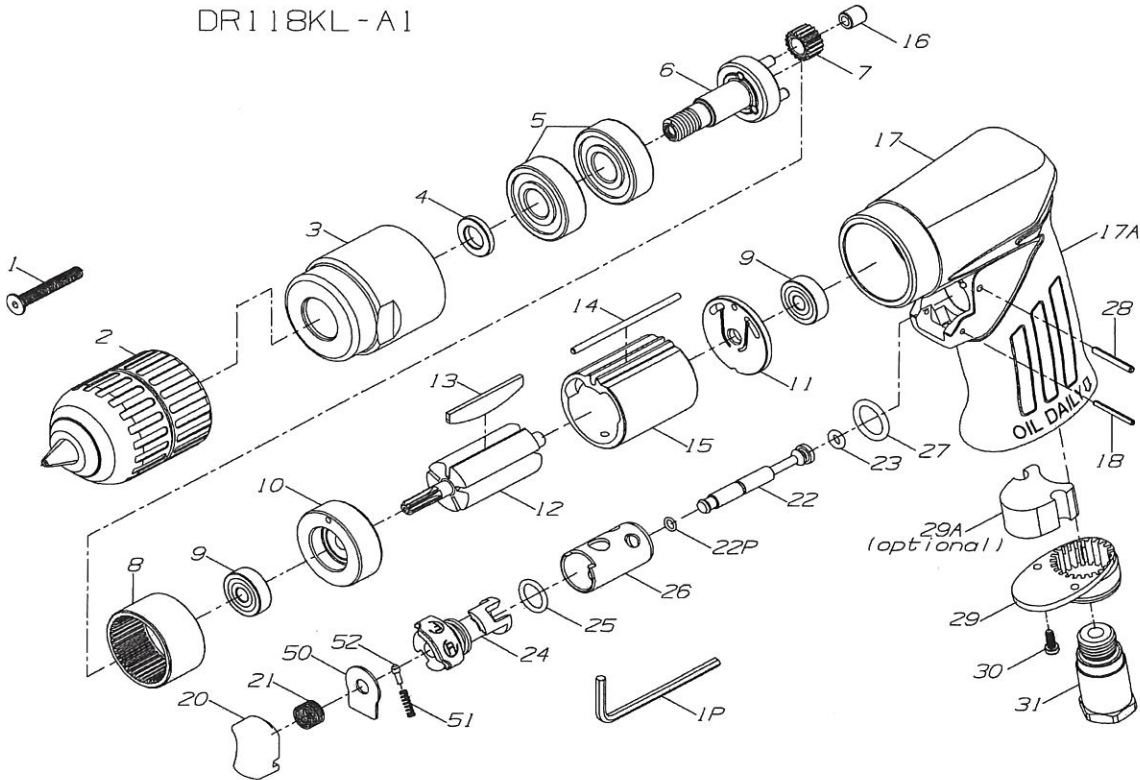

# PARTS LIST FOR DR118KL-A1

DR118KL-A1

ITEM NO.	PART NO.	DESCRIPTION
1	351-0614	Screw
1P	351-0615	Allen Wrench
2	351-1134	3/8" Keyless Chuck
3	351-0618	Gear Housing
4	351-0619	Washer
5	351-0620	Ball Bearing
6	351-0621	Planet Carrier
7A	351-0622	Planet Gear(inc.#16)
8	351-0623	Internal Gear
9	351-0624	Ball Bearing
10	351-0625	Bearing Case
11	351-0626	Rear End Plate
12	351-0627	Rotor
13	351-0628	Rotor Blade
14	351-0629	Motor Pin
15	351-0630	Cylinder
16	351-0631	Bushing
17	351-0632	Motor Housing
17A	1230N-0234701-2	Housing Sleeve
20	351-1135	Trigger
21	351-0637	Valve Spring
22	351-0638	Valve
22P	351-0639	O-Ring
23	351-0640	O-Ring
24	351-0641	Reverse Valve
25	351-0642	O-Ring

ITEM NO.	PART NO.	DESCRIPTION
26	351-0643	Reverse Valve Bushing
27	351-0644	O-Ring
28	351-0645	Pin
29	351-0646	Exhaust Deflector
29A	351-1093	Muffler (Option)
30	351-0647	Screw
31	351-0648	Inlet Bushing
50	351-0988	Trigger Plate
51	351-0989	Spring
52	351-0990	Valve Cap